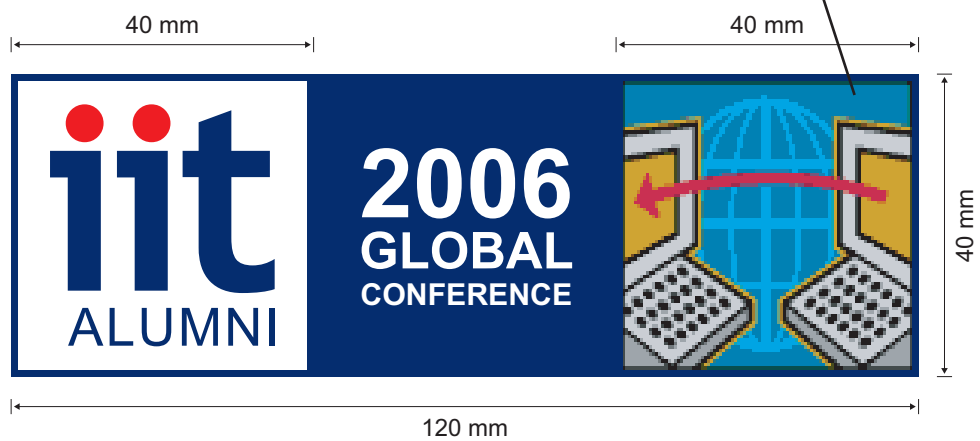

Design constant
Matter inside 2nd box changes

Symbol/Graphic
changes with subject

Singapore

Singapore

Singapore

Singapore

CMYK and other details for Uncoated Paper

		
Colour	Blue	Red
CMYK Combinations	C - 100 M - 80 Y - 0 K - 40	C - 0 M - 100 Y - 100 K - 0
Pantone Shade	PANTONE DS 195-1 C	PANTONE DS 86-1 C